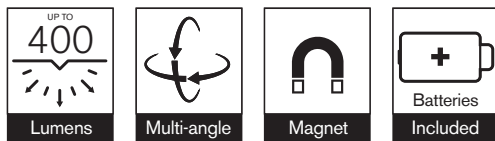

## 400 LUMEN OUTPUT

Battery powered

With its multi-angle positioning, the RWL400 allows users to direct the light exactly where it's needed. The foldable, dual lamp design provides the option for single (200 Lumens) or dual (400 Lumens) output depending on the amount of light needed. Lasting up to 16 hours on the low setting, it is supplied with batteries, so it's ready to use straight out of the box.

- **Choice of light outputs**

Choose between dual (400lm) and single (200lm)

- **Multi angle positioning**

Adjust the light to best suit the task at hand

- **Ready to use**

Batteries included, ready to use out of the box

- **Long battery life**

Up to 16 hrs battery life when used on the 'single' setting

### Specifications

Product Code	RWL400
Light Output	400 Lumens (High) 200 Lumens (Low)
Battery	6 x AAA batteries
Operating Time	Up to 16 hrs
Charging Time	N/A
Product Dimensions	H193.5mm x W154mm x D53.5mm
Case Quantity	12 x 1
Barcode	5055175251707