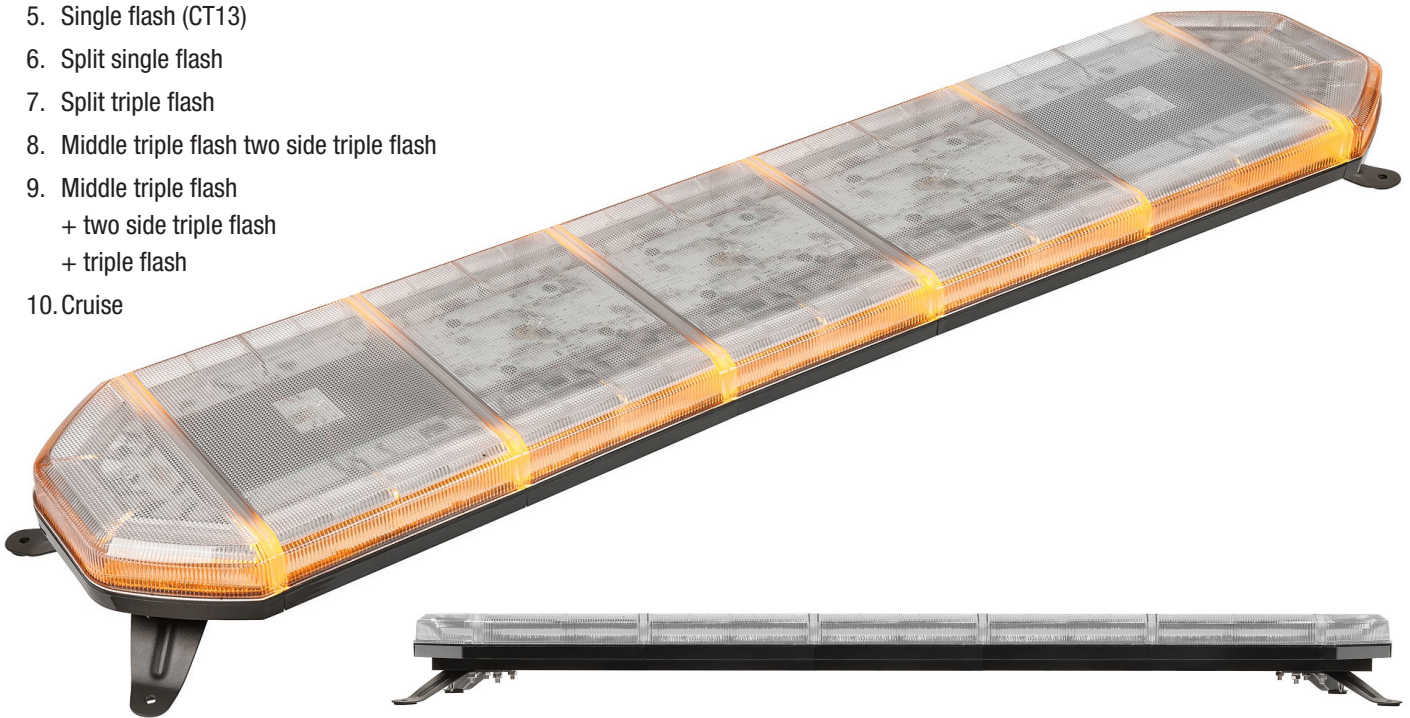

RCV9835

12/24V LED WARNING 1400mm AMBER LIGHT BOLT MOUNT

Flash patterns:

1. Single flash (By Night)
2. Single flash (By Day)
3. Double flash (By Day)
4. Double flash (By Night)
5. Single flash (CT13)
6. Split single flash
7. Split triple flash
8. Middle triple flash two side triple flash
9. Middle triple flash
+ two side triple flash
+ triple flash
10. Cruise

12/24V Voltage	Reg 10 Approved	Reg 65 Approved	 x10 Flash patterns	 IP69K Waterproof
-------------------	--------------------	--------------------	--	--

Specifications

Product Code	RCV9835
Function	Amber Light Bar
Wattage	Average: 80W
Current Draw	13.5V: 4.6~6.23A 28V: 2.1~2.84A
Light Source	196 x 1W LED
Housing Material	Polycarbonate
Lens Material	Polycarbonate
Cable Length	2500mm
Approval	ECE R65 Class 2, ECE R10, CISPR25 Class 3, IP69K
Barcode	5055175261300