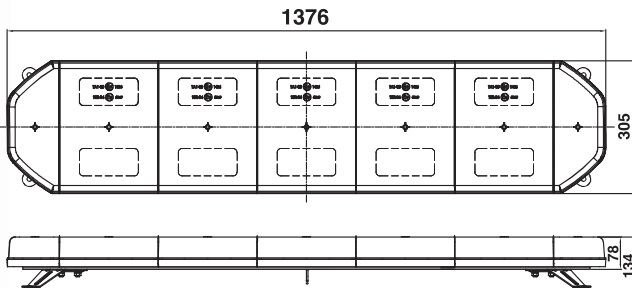

RCV9835

12/24V LED WARNING 1400mm AMBER LIGHT BOLT MOUNT

Flash patterns:

1. Single flash (By Night)
2. Single flash (By Day)
3. Double flash (By Day)
4. Double flash (By Night)
5. Single flash (CT13)
6. Split single flash
7. Split triple flash
8. Middle triple flash two side triple flash
9. Middle triple flash
+ two side triple flash
+ triple flash
10. Cruise

12/24V Voltage	Reg 10 Approved	Reg 65 Approved	 x10 Flash patterns	 IP69K Waterproof
-------------------	--------------------	--------------------	--	--

Specifications

Product Code	RCV9835
Function	Amber Light Bar
Wattage	Average: 80W
Current Draw	13.5V: 4.6~6.23A 28V: 2.1~2.84A
Light Source	196 x 1W LED
Housing Material	Polycarbonate
Lens Material	Polycarbonate
Cable Length	2500mm
Approval	ECE R65 Class 2, ECE R10, CISPR25 Class 3, IP69K
Barcode	5055175261300