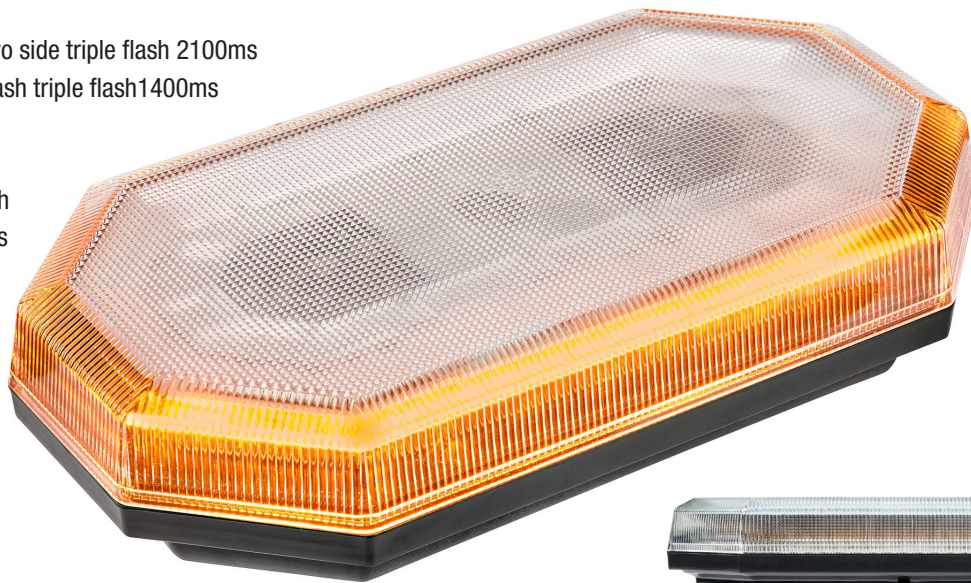

RCV9831

12/24V LED WARNING 388mm AMBER LIGHT SINGLE BOLT MOUNT

Flash patterns:

1. Single flash 480ms
2. Single flash 800ms
3. Double flash 480ms
4. Triple flash 480ms
5. Quint flash 480ms
6. Middle triple flash two side triple flash 2100ms
7. Left and right split flash triple flash 1400ms
8. Rotation 840ms
9. Middle triple flash
+ two side triple flash
+ triple flash 2700ms
10. Cruise

12/24V
Voltage

Reg 10
Approved

Reg 65
Approved

x10
Flash patterns

IP69K
Waterproof

Specifications

Product Code	RCV9831
Function	Amber Mini Light Bar
Wattage	Average 21W
Current Draw	13.5V: 1400mA~1800mA 28V: 700mA~860mA
Light Source	56 x 1W LED
Housing Material	Polycarbonate
Lens Material	Polycarbonate
Cable Length	500mm sheath cable
Approval	ECE R65 Class 2, ECE R10, CISPR25 Class 3, IP69K
Barcode	5055175261263