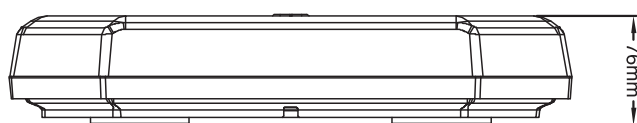

RCV9831

12/24V LED WARNING 388mm AMBER LIGHT SINGLE BOLT MOUNT

Flash patterns:

1. Single flash 480ms
2. Single flash 800ms
3. Double flash 480ms
4. Triple flash 480ms
5. Quint flash 480ms
6. Middle triple flash two side triple flash 2100ms
7. Left and right split flash triple flash 1400ms
8. Rotation 840ms
9. Middle triple flash
+ two side triple flash
+ triple flash 2700ms
10. Cruise

12/24V
Voltage

Reg 10
Approved

Reg 65
Approved

x10
Flash patterns

IP69K
Waterproof

Specifications

Product Code	RCV9831
Function	Amber Mini Light Bar
Wattage	Average 21W
Current Draw	13.5V: 1400mA~1800mA 28V: 700mA~860mA
Light Source	56 x 1W LED
Housing Material	Polycarbonate
Lens Material	Polycarbonate
Cable Length	500mm sheath cable
Approval	ECE R65 Class 2, ECE R10, CISPR25 Class 3, IP69K
Barcode	5055175261263