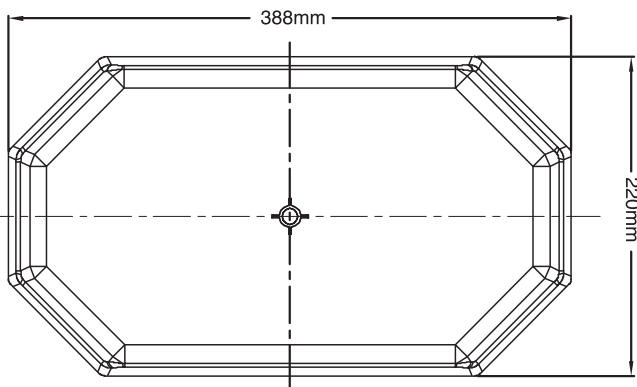

RCV9831

12/24V LED WARNING 388mm AMBER LIGHT SINGLE BOLT MOUNT

Flash patterns:

1. Single flash 480ms
2. Single flash 800ms
3. Double flash 480ms
4. Triple flash 480ms
5. Quint flash 480ms
6. Middle triple flash two side triple flash 2100ms
7. Left and right split flash triple flash 1400ms
8. Rotation 840ms
9. Middle triple flash
+ two side triple flash
+ triple flash 2700ms
10. Cruise

12/24V
Voltage

Reg 10
Approved

Reg 65
Approved

x10
Flash patterns

IP69K
Waterproof

Specifications

Product Code	RCV9831
Function	Amber Mini Light Bar
Wattage	Average 21W
Current Draw	13.5V: 1400mA~1800mA 28V: 700mA~860mA
Light Source	56 x 1W LED
Housing Material	Polycarbonate
Lens Material	Polycarbonate
Cable Length	500mm sheath cable
Approval	ECE R65 Class 2, ECE R10, CISPR25 Class 3, IP69K
Barcode	5055175261263