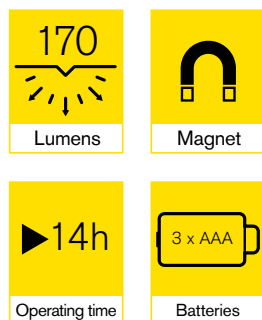

LED Pocket Lamp

- **Stylish and compact pocket lamp**
- **Soft touch finish**
For comfort and durability
- **Strong magnetic base and swivel pocket clip**
For hands free use
- **170 lumen output**
- **Ideal for use in the car, at home, leisure activities and DIY**
- **3 x AAA batteries included**
- **Supplied as a merchandising unit of 12**

Specifications	UK/Euro
Product Code	RIL56
Light Output	170 Lumens
Battery	3 x AAA
Product Dimensions	H165 x W27 x D27mm
CDU Quantity	1 x 12
CDU Dimensions	H180 x W140 x D177mm
Barcode	5055175242545

• Battery life is approximate