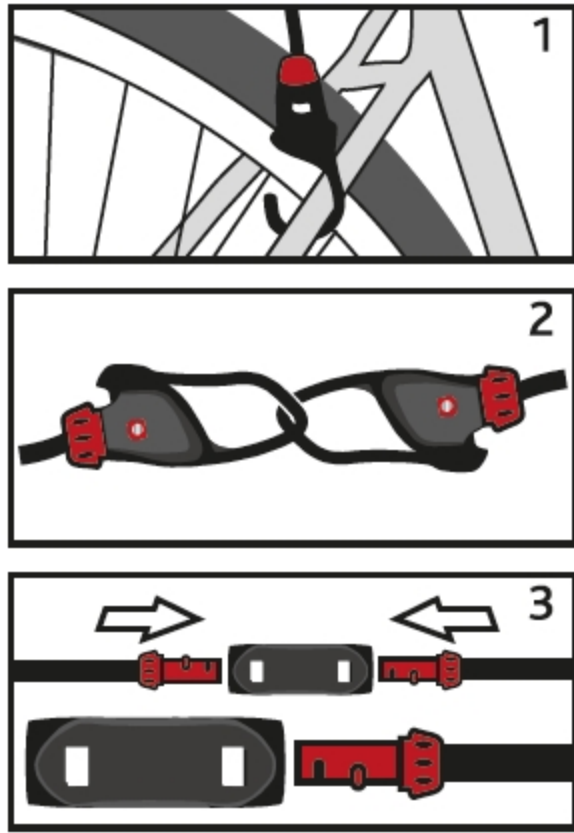

Connectors

bungeelic
J Hooks

bungeelic
Locking Hooks

bungeelic
Straight Connector

Product Code	RLS2	RLS3	RLS4
Case QTY	6 x 1	6 x 1	6 x 1
Pack Dimensions	116 x 386 x 220mm	116 x 386 x 220mm	116 x 386 x 220mm
Barcode	5055175234205	5055175234212	5055175234229

bungeelic
Y Connector

bungeelic
Wall Mount

bungeelic
Adjustable Hook

Product Code	RLS5	RLS6	RLS7
Case QTY	6 x 1	6 x 1	6 x 1
Pack Dimensions	116 x 386 x 220mm	116 x 386 x 220mm	116 x 386 x 220mm
Barcode	5055175234236	5055175234243	5055175234618