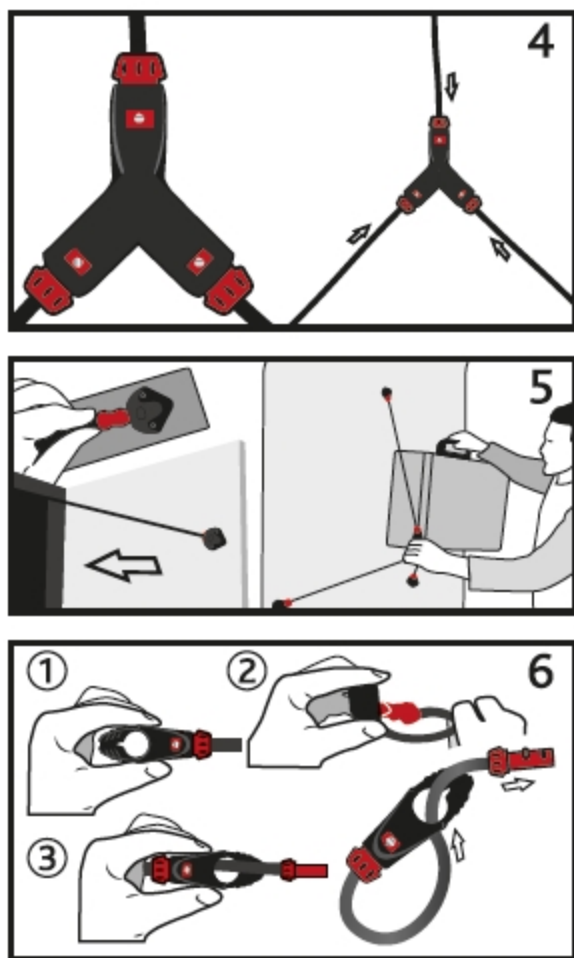

Connectors

bungeelic
J Hooks

bungeelic
Locking Hooks

bungeelic
Straight Connector

Product Code	RLS2	RLS3	RLS4
Case QTY	6 x 1	6 x 1	6 x 1
Pack Dimensions	116 x 386 x 220mm	116 x 386 x 220mm	116 x 386 x 220mm
Barcode	5055175234205	5055175234212	5055175234229

bungeelic
Y Connector

bungeelic
Wall Mount

bungeelic
Adjustable Hook

Product Code	RLS5	RLS6	RLS7
Case QTY	6 x 1	6 x 1	6 x 1
Pack Dimensions	116 x 386 x 220mm	116 x 386 x 220mm	116 x 386 x 220mm
Barcode	5055175234236	5055175234243	5055175234618