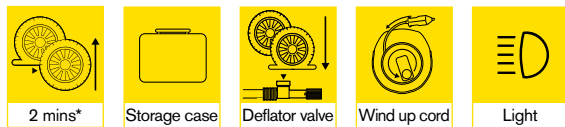

# RTC1000 Premium Rapid Digital Tyre Inflator

- **Inflates a tyre in 2 minutes\***

- **Quick setting digital gauge**

That automatically stops at the set pressure and remembers pressure until next time. Measures in PSI, BAR and kPA

- **Easy to read W76 x H48mm digital screen**

With status bar helping you to keep track in any condition

- **Extra-long 70cm flexible air hose with easy access storage compartment**

Specifically designed to reduce kinks. Premium brass screw stem connector helps reach awkwardly placed tyre valves

- **Tyre deflation valve quickly releases unwanted pressure**

- **Fitted with 3.5m power cable and fused 12V DC power plug**

To help you reach all around the vehicle

- **Wind up power cable gets you back on the road faster**