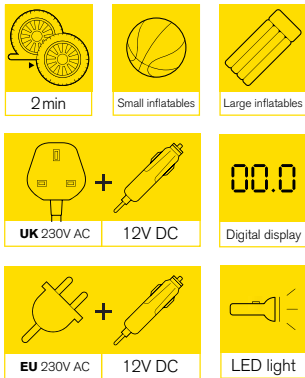

### RAC660 / REAC660 Features

- 12V DC and 230V AC power options
- Suitable for inflating tyres, small and large inflatables, 8 adaptors supplied
- Time saving: Inflates a 13" tyre from flat to 35psi in under 2 minutes with DC power  
Inflates a 13" tyre from flat to 35psi in under 1min 50secs with AC power  
Inflates a single airbed in under 2 minutes with AC or DC power
- Precise control: Automatically stops when the preset pressure is reached
- Backlit digital display: Easy to read day or night
- Deflation valve to release extra pressure
- Night time illumination: Built in white LED light for safer night time illumination and is an ideal light for camping
- Pressure settings: Choose the pressure measurement for your vehicle / inflatable from PSI, KPA, BAR
- Simple connection: Flexible air hose and screw valve connector
- Fits in boot: Handy storage case

### Specifications

|                            |                               |
|----------------------------|-------------------------------|
| Voltage                    | 12V DC + 230V AC              |
| Max amperage               | 15 amps                       |
| Wattage                    | 120W                          |
| Pressure measurement range | 0 – 100 psi / 0-6.9 BAR       |
| Air compressor flow rate   | 28–30 L/Min                   |
| Decibel rating             | 85dB                          |
| Air hose length            | 60cm                          |
| Product size               | L280 x W120 x H268mm          |
| Pack size                  | L302 x W134 x H289mm          |
| Pack weight                | 2.4kg                         |
| Power cable length         | 12V DC: 3.3m<br>230V AC: 1.8m |
| Case QTY                   | 3 x 1                         |
| Barcode                    |                               |
| RAC660 UK 3 Pin 230V       | 5055175241456                 |
| REAC660 EU 2 Pin 230V      | 5055175241692                 |