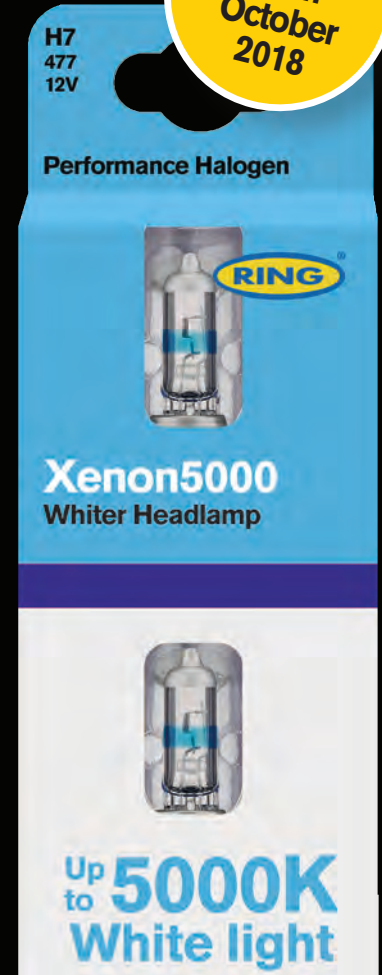

Xenon5000

The whitest performance halogen bulb

Get the look - Whiter bulbs for a closer match to LED daytime running lights

- Up to 5000K white light
- Up to 50% more light on the road
- Whiter light gives better reflections from road signs, making night time driving safer
- The whitest road legal performance halogen bulb
- Improved vehicle look
- Available in H4 and H7

Available from October 2018

XENON5000 BULBS		
Ref	Type	Pack Size
RW5077	H7	Twin
RW5072	H4	Twin
BU5050	CDU	12 x Twin Pack

12V Filament Style LED Bulbs

New Filament Style technology

FILAMENT STYLE LED BULBS		
Reference	Type	Application
RW2336FSLED	T4W	Side & Tail
RW2396FSLED	C5W	Number Plate/Interior
RW5016FSLED	W5W	Side & Interior
RW2073FSLED	R5W	Side & Tail
RW2453FSLED	R10W	Side & Tail
RW3803FSLED	P21/5W	Brake & Tail
RW3823FSLED	P21W	Brake/Indicator
RW581AFSLED	PY21W	Indicator
RW501AFSLED	WY5W	Side Repeater
RW589AFSLED	RY10W	Indicator
BU5960	CDU	12 x LED Pack

24V Range also available

Filament style LEDs are for interior & off road use only