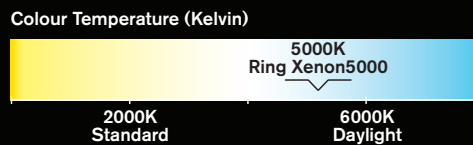

Xenon5000

The whitest performance halogen bulb

Get the look - Whiter bulbs for a closer match to LED daytime running lights

- Up to 5000K white light
- Up to 50% more light on the road
- Whiter light gives better reflections from road signs, making night time driving safer
- The whitest road legal performance halogen bulb
- Improved vehicle look
- Available in H4 and H7

Available from October 2018

XENON5000 BULBS		
Ref	Type	Pack Size
RW5077	H7	Twin
RW5072	H4	Twin
BU5050	CDU	12 x Twin Pack

12V Filament Style LED Bulbs

New Filament Style technology

FILAMENT STYLE LED BULBS		
Reference	Type	Application
RW2336FSLED	T4W	Side & Tail
RW2396FSLED	C5W	Number Plate/Interior
RW5016FSLED	W5W	Side & Interior
RW2073FSLED	R5W	Side & Tail
RW2453FSLED	R10W	Side & Tail
RW3803FSLED	P21/5W	Brake & Tail
RW3823FSLED	P21W	Brake/Indicator
RW581AFSLED	PY21W	Indicator
RW501AFSLED	WY5W	Side Repeater
RW589AFSLED	RY10W	Indicator
BU5960	CDU	12 x LED Pack

24V Range also available

Filament style LEDs are for interior & off road use only