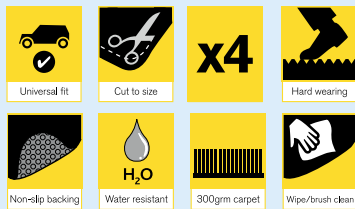

Ultra Shield 4000

Part No	Colour	Barcode
RMAT17	Black	5055175228273