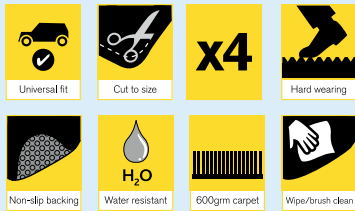

Ultra Shield 6000

Part No	Colour	Barcode
RMAT26	Black	5055175229768