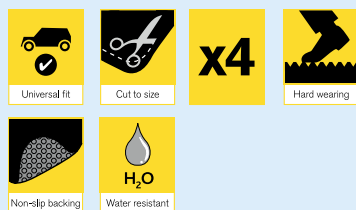

Part No	Colour	Barcode
RMAT11	Black	5055175228204

Retail Accessories

Wheel Trims and Car Mats

Carpet Shield 7000

Part No	Colour	Barcode
RMAT33	Black	5055175240022

Carpet Shield 6000

Part No	Colour	Barcode
RMAT31	Black	5055175240015