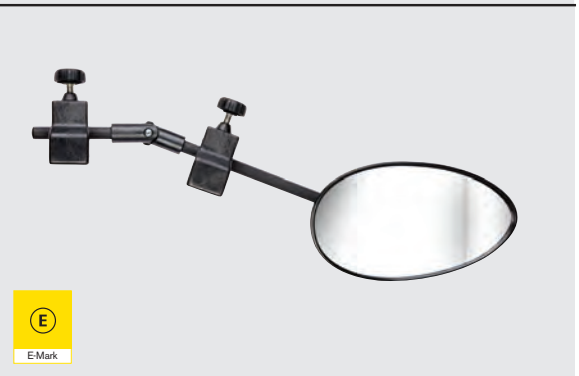

RCT1420
**Clear View
 Towing Mirror**

- Convex mirror for wider field of vision
- Suitable for fitting to most car door mirrors
- Fixing method minimises vibration for a clearer view
- Integral blind spot section on outside edge of mirror
- Three way adjustment for perfect positioning
- E-marked

RCT1430
**4x4
 Towing Mirror**

- Easy universal fit with large adjustable arms for larger mirrors on vehicles such as 4x4's, motorhomes, and vans
- Extends the field of rearward while retaining use of vehicle mirror
- Suitable for vehicle mirrors up to 285mm high
- E-marked

RCT1440
**Multi-fixing
 Towing Mirror**

- Adjustable clamp system for multi vehicle fixing
- Dual angle flat/convex lens for improved field of vision
- Fully adjustable mirror
- Improves rearward visibility when towing
- Suitable for most vehicles
- Retains use of existing mirror
- E-marked