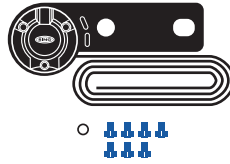

RSA175
**12N Single Socket
Assembly**

- 12N 7 pin socket suitable for connection to trailers with a 12N plug
- Pre-wired - for easy fitment
- Includes grommet and connectors

Product Dimensions (mm):	H78 x W216 x D80
Weight (kg):	0.404
Voltage:	12V DC