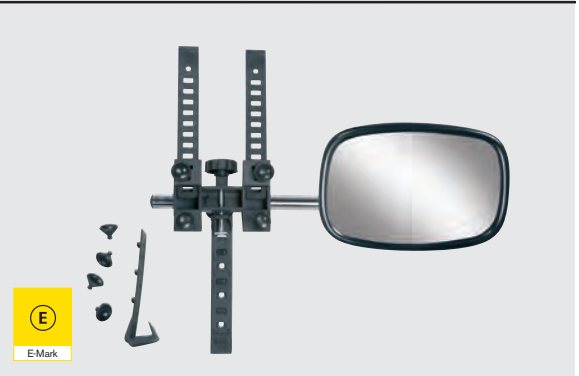

RC7811
Premium Awning Lamp - White

12V
Voltage

Product Dimensions (mm):	H55 x W246 x D86
Weight (kg):	0.204
Voltage:	12V DC

RCT1410
**Towing Mirror
 Twin pack**

- Legal requirement when towing a caravan or large trailer
- Suitable for both driver and passenger side mirrors
- Easy-to-use: simply clip to existing mirrors
- Keep use of existing mirrors
- E-marked

RCT1420
**Clear View
 Towing Mirror**

- Convex mirror for wider field of vision
- Suitable for fitting to most car door mirrors
- Fixing method minimises vibration for a clearer view
- Integral blind spot section on outside edge of mirror
- Three way adjustment for perfect positioning
- E-marked