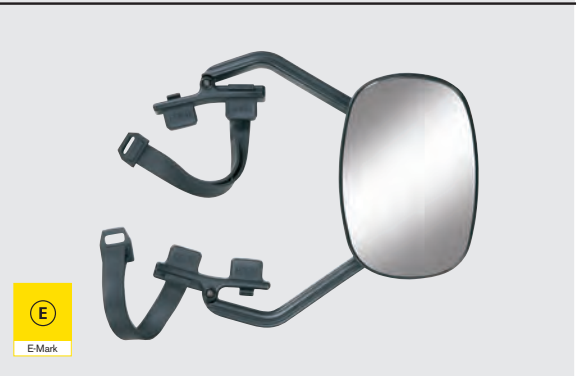

RCT1430
**4x4
Towing Mirror**

- Easy universal fit with large adjustable arms for larger mirrors on vehicles such as 4x4's, motorhomes, and vans
- Extends the field of rearward while retaining use of vehicle mirror
- Suitable for vehicle mirrors up to 285mm high
- E-marked