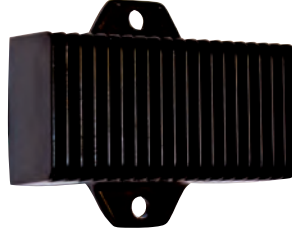

RCT401 12V LED Lamp Load Device

- 12V LED load device
- Ensures upgrade LEDs are compatible with the vehicle
- IP67 - dust and waterproof
- E-marked

Product Dimensions (mm):	H29 x W72 x D87
Weight (kg):	0.202
Voltage:	12V DC