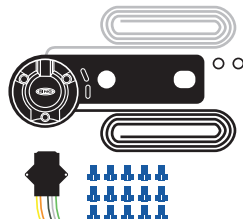

RSA505
**13 Pin Socket Assembly
(with Relay)**

- 13 pin socket assembly with audible relay and fog cut out
- Suitable for caravans
- Pre-wired - quick and easy fitment
- Includes connectors and grommets

Product Dimensions (mm):	H215 x W76 x D58
Weight (kg):	1.03
Voltage:	12V DC