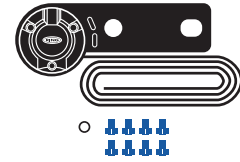

RSA390
**12N Socket Assembly
(with Fog cut out)**

- 12N 7 pin socket suitable for connection to trailers with a 12N plug
- Pre-wired - quick and easy fitment
- Includes fog cut out
- Includes rubber grommet and connectors

Product Dimensions (mm):	H97 x W222 x D97
Weight (kg):	0.576
Voltage:	12V DC