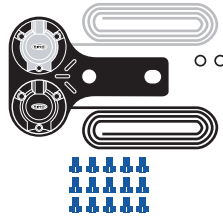

RSA490
12N/S Socket Assembly

- Twin sockets suitable for 12N and 12S plugs
- Pre-wired - quick and easy fitment
- Includes fog cut out
- Comes with rubber grommets and connectors

Product Dimensions (mm):	H220 x W167 x D71
Weight (kg):	1.16
Voltage:	12V DC