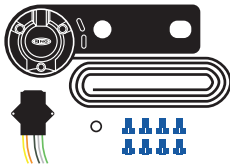

RSA395
**12N Socket Assembly
(with Relay)**

- 12N 7 pin socket suitable for connection to trailers with a 12N plug
- Pre-wired - quick and easy fitment
- Includes fog cut out
- Includes audible sensor relay, rubber grommet and connectors

Product Dimensions (mm):	H221 x W87 x D91
Weight (kg):	0.638
Voltage:	12V DC