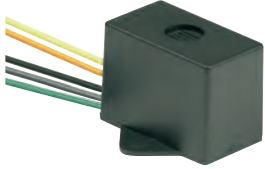

Towing

RCT380 12N Audible Warning Sensor (rear fit)

- 12N sensor relay
- Audible warning device - check when indicators are working correctly
- Legal requirement

Product Dimensions (mm):	H52 x W47 x D34
Weight (kg):	0.042
Voltage:	12V DC