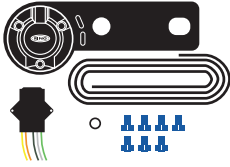

- 12N seven core cable
- 2m long
- Seven fast fit connectors included

Product Dimensions (mm):	H8 x W8 x D200
Weight (kg):	0.04

RCT100
**12N Socket Kit
(with Audible Relay)**

- 12N 7 pin socket suitable for connection to trailers with a 12N plug
- Pre-wired - for easy fitment
- 12N socket
- Mounting plate
- 2m of 12N cable
- Audible sensor relay (RCT380)
- Includes grommet and connectors