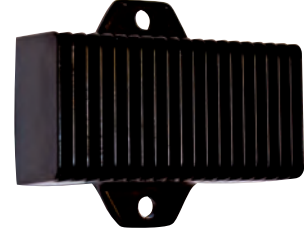

RCT402 24V LED Lamp Load Device

- 24V LED load device
- Ensures upgrade LEDs are compatible with the vehicle
- IP67 - dust and waterproof
- E-marked

Product Dimensions (mm):	H29 x W72 x D87
Weight (kg):	0.206
Voltage:	12V DC