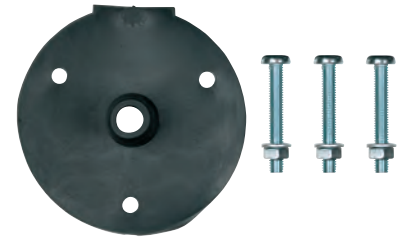

RCT760 Socket Seal Kit (c/w bolts)

- Socket seal and mounting kit
- Suitable for 12N and 12S sockets
- Waterproof seal
- Includes nuts, bolts and gasket

Product Dimensions (mm):	H77 x W72 x D29
Weight (kg):	0.04