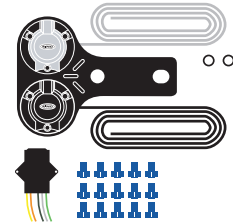

RSA495
**12N/S Socket Assembly
(with Relay)**

- Twin sockets suitable for 12N and 12S plugs
- Pre-wired - quick and easy fitment
- Includes fog cut out
- Comes with audible sensor relay, rubber grommets and connectors

Product Dimensions (mm):	H218 x W154 x D73
Weight (kg):	1.194
Voltage:	12V DC