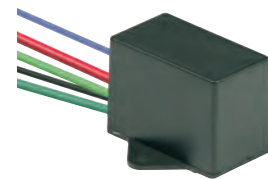

RCT360
**12S Split Charge Relay
(for use when charging
a leisure battery)**

- Dual/split charge pre-wired relay for 12S towing electrics
- Adequate charge without discharging battery of towing vehicle

Product Dimensions (mm):	H52 x W47 x D34
Weight (kg):	0.358
Voltage:	12V DC