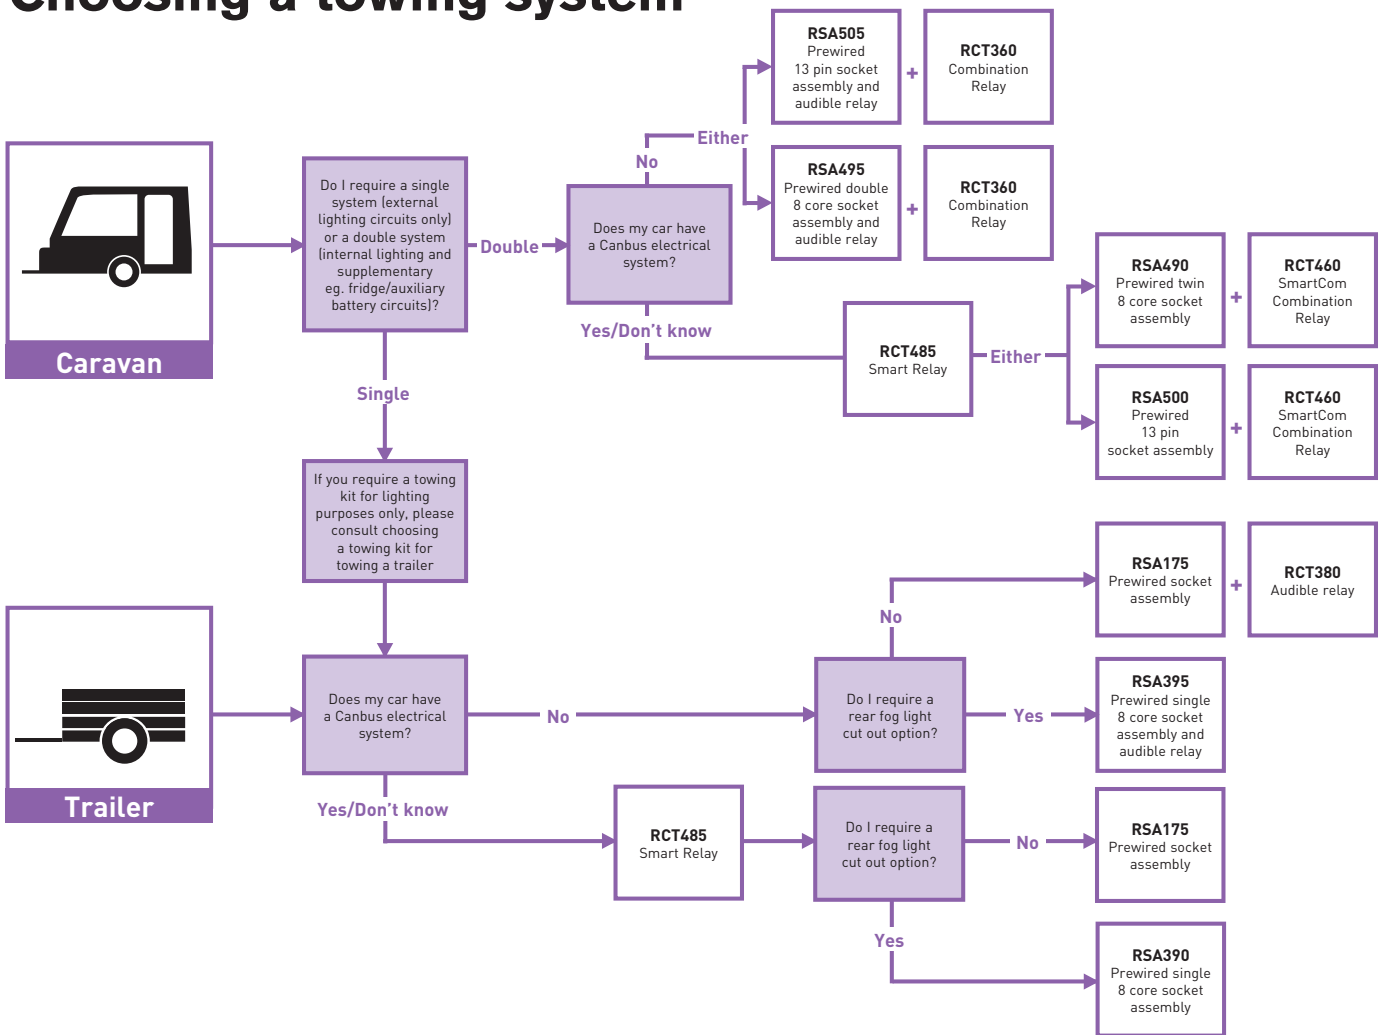

Choosing a towing system

When choosing and loading your trailer consider the following points very carefully.

- Check that the engine capacity is large enough to tow the trailer and load - check with vehicle manufacturer.
- Check that the brakes are powerful enough to stop the vehicle and trailer safely. This should include the trailers braking ability. All trailers over 750kg need to have an overrun braking system.
- Check that the Trailer Gross Weight does not exceed the Towing Capacity of the vehicle.
- Check the recommended nose weight for your vehicle. This is likely to be between 50 and 100kgs. Only in the case of very light trailers should you have less than 50kg nose weight.