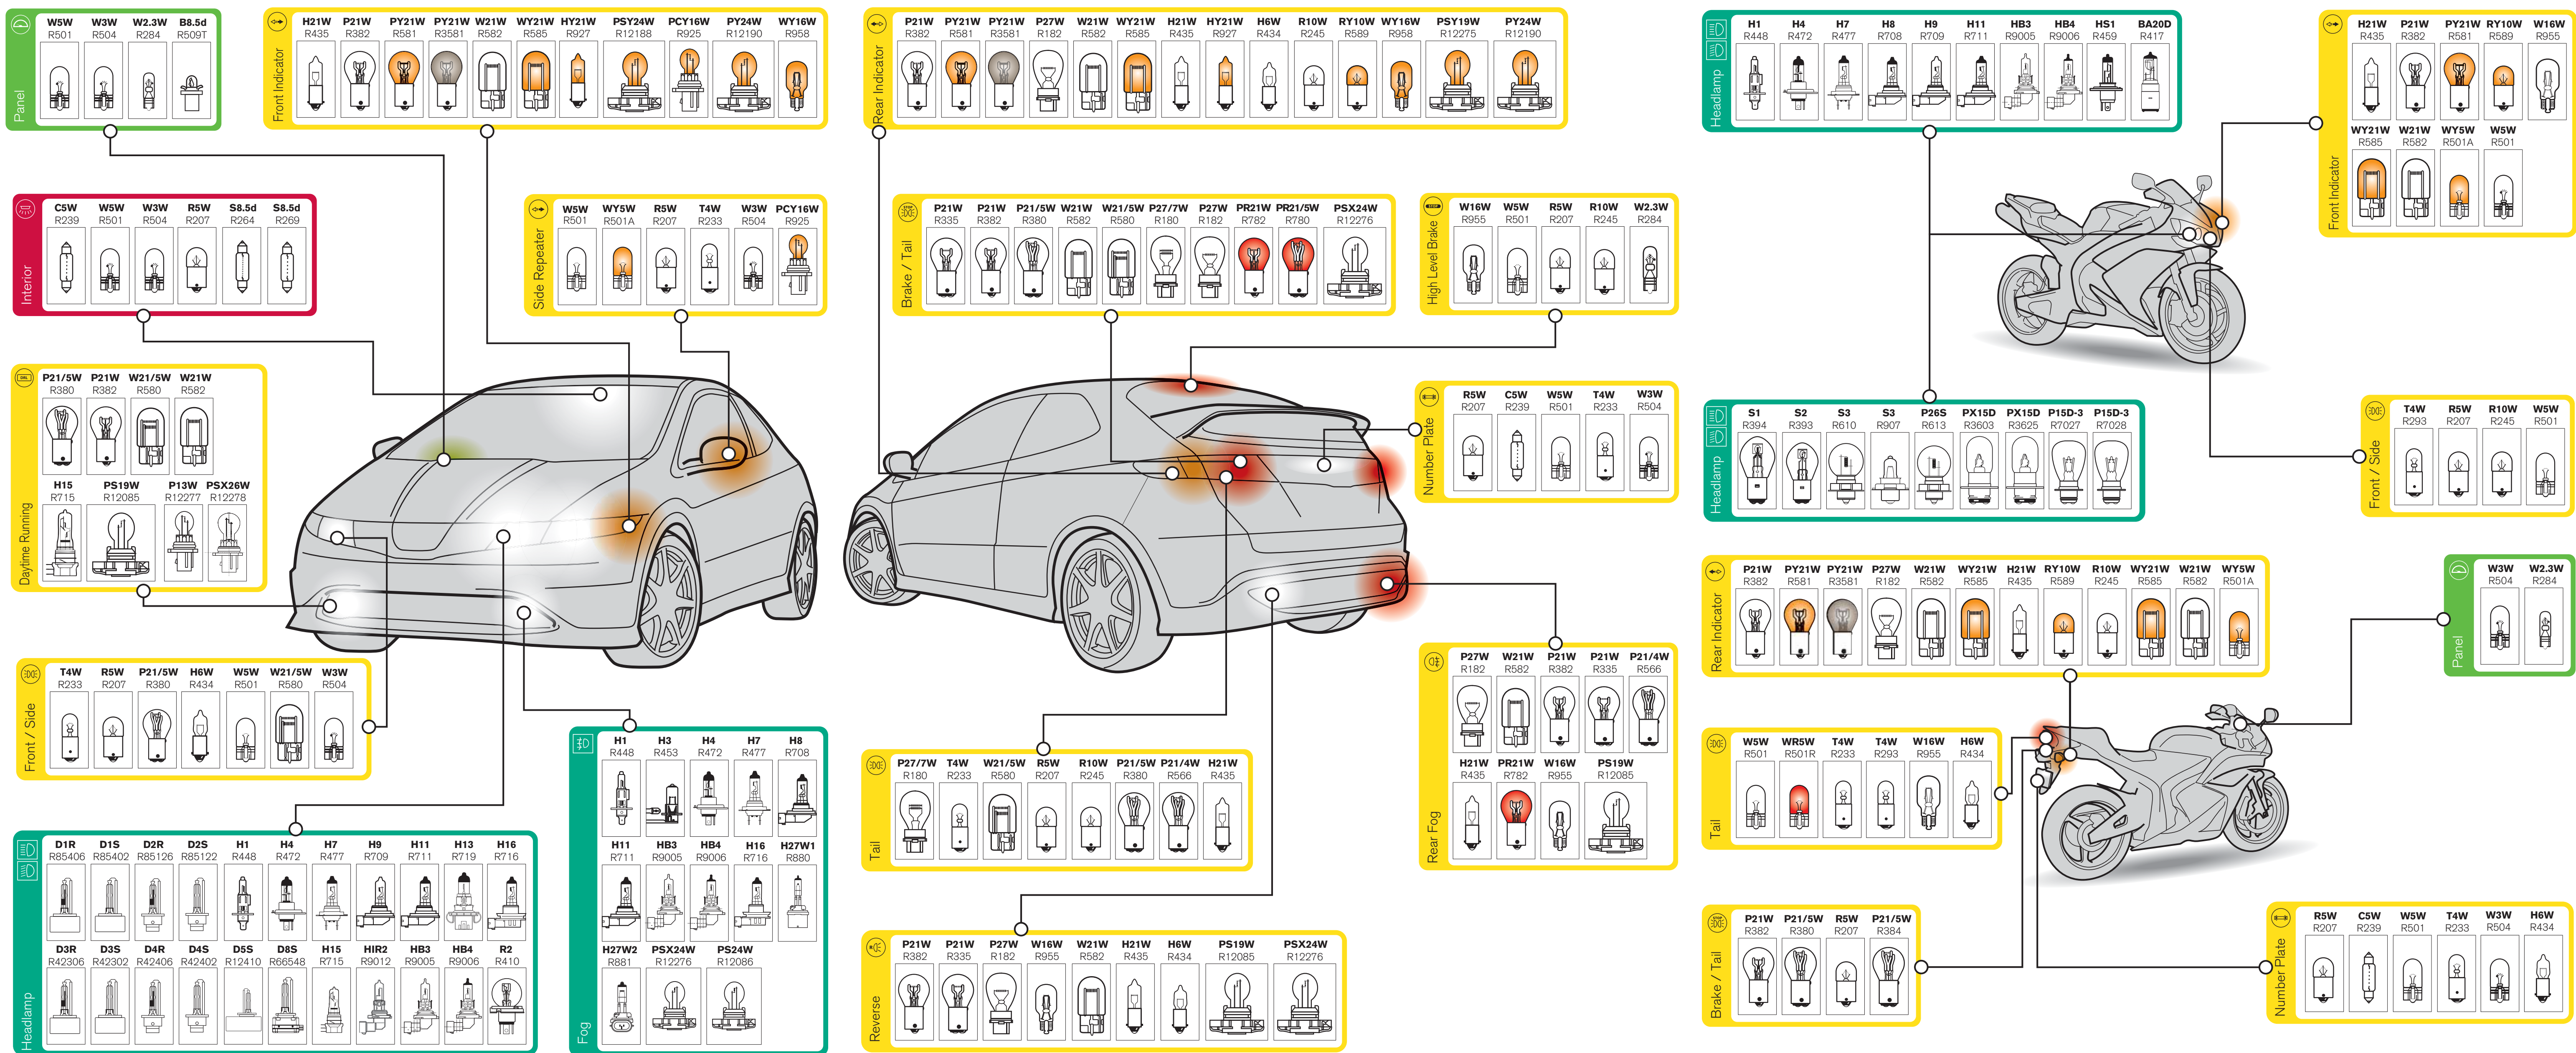

All diagram numbering refers to the Ring Auto Bulb Technical Catalogue.

Copyright 2019 Ring Automotive Limited 12V Wall Chart CAT1248

6V & 12V Auto Bulb Reference Chart

Failed or Fading Xenon Headlights?

Refit Ring

Over time Xenon HID lights degrade, the colour of the light visibly changes and the light output reduces, impacting on visibility. Vehicle manufacturers recommend Xenon HID headlights are replaced every 3 years to maintain their original output.

Xenon5000 The Power of Daylight

With a colour closer to daylight, drivers get a more comfortable night time drive. The crisp white light creates a modern LED headlamp look for any vehicle and blends with LED daytime running lamps.

*the whitest road legal halogen bulb

Brightest for longest.

xenon150

The brightest, longest lasting 150% performance halogen bulb.

Up to 150% more light on the road, over 350 hours life, 80m longer beam pattern and a 3700K whiter light output for a safer more comfortable drive.*