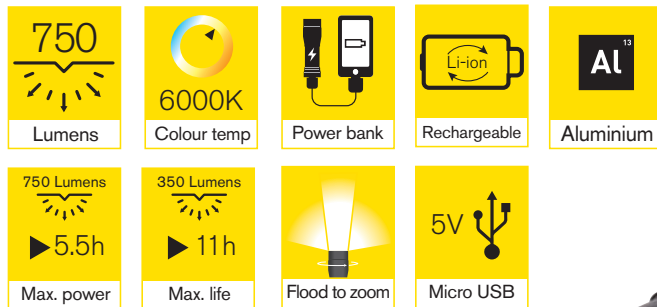

Zoom750

LED Inspection Torch with Power Bank

- **Up to 750 lumen torch**
Provides bright white light with 6000K colour temperature
- **Standard setting has a wide-angle light output**
For total illumination of the work area
- **6x Optical zoom**
For a focused beam of light to see into the distance
- **Maximum power mode (750 lumens)**
Lasts for 5.5 hours
- **Maximum life mode (350 lumens)**
Lasts for 11 hours
- **Complete with USB to Micro USB cable**
For convenient recharging (12 hours recharge time)
- **Built in IC protection**
To protect battery from over charger or discharge
- **Power bank functionality**
Ideal for an emergency charge of a mobile phone

Key

- 1 Optical lens
- 2 Focus control
- 3 Anti-slip comfortable grip
- 4 Protective socket cover
- 5 USB socket
- 6 Charging indicator
- 7 Power button
- 8 Micro USB socket
- 10 USB to micro USB charging cable

Specifications

Product Code	RIT1060
Light Output	750 Lumens (high) 350 Lumens (low)
Battery	3.7V Li-ion, 4400mAh, 16.28Wh
Functions	High, low
Operating Time	Up to 5.5h (high) 11h (low)
Product Dimensions	H210 x W44 x D44mm
Weight	0.372kg
Case Quantity	10 x 1
Barcode	5055175240275