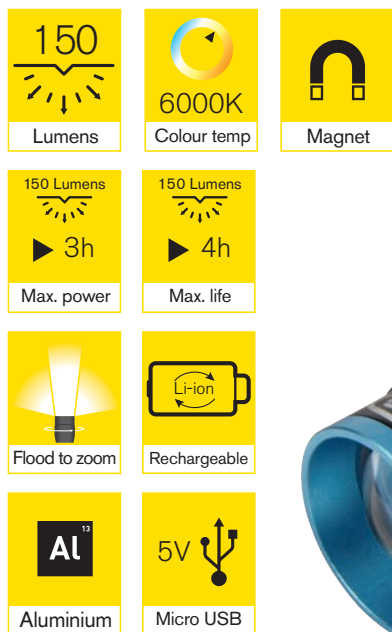

# Zoom150 Duo LED Inspection Torch

- **Up to 150 lumen torch**  
Provides bright white light with 6000K colour temperature
- **Standard setting has a wide-angle light output**  
For total illumination of the work area
- **6x Optical zoom**  
For a focused beam of light to see into the distance
- **Torch mode has up to 3 hours of illumination time**
- **Lamp mode has up to 4 hours of illumination time**
- **Complete with USB to Micro USB cable**  
For convenient recharging (6 hours recharge time)
- **Aluminium construction**  
Designed for every day workshop use
- **Built in IC protection**  
To protect battery from over charger or discharge
- **Magnetic base**  
For hands-free usage

## Key

- 1 Optical lens
- 2 Focus control
- 3 Anti-slip comfortable grip
- 4 LED lamp strip
- 5 Protective socket cover
- 6 Charging indicator
- 7 Power button
- 8 Micro USB socket
- 9 Magnet
- 10 USB to micro USB charging cable

## Specifications

Product Code	RIT1040
Light Output	150 Lumens (high) 150 Lumens (low)
Battery	3.7V Li-ion, 800mAh, 2.96Wh
Functions	Torch, lamp
Operating Time	Up to 3h (torch) 4h (lamp)
Product Dimensions	H159 x W27 x D27mm
Weight	0.112kg
Case Quantity	50 x 1
Barcode	5055175240299