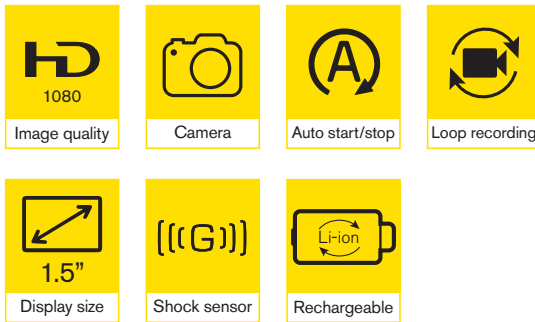

Mini Dash Camera with 1.5" Screen

Mini dash camera to capture action on the road. The 120° degree lens gives a wide view of the road. 1080HD resolution provides clear video footage.

- **120° degree lens**
For wide view of the road
- **1080HD resolution**
- **Loop recording**
No need to replace SD card
- **Lock important files**
To prevent them from being recorded over
- **G-sensor shock sensor**
Automatically saves files in the event of a collision
- **Plug in and play**
Easy to use
- **Auto start stop**
Prevents vehicle battery from being drained
- **Requires micro SD card up to 32GB**
Not included with Dash Camera

Specifications

Product Code	RBGDC15
Video Resolution (max)	1920x1080 @ 25fps
Camera Resolution (max)	12 Mega Pixels
Display Size	1.5"
Lens Type	4 Element glass
Viewing Angle	120°
Aperture	F/2.5
Battery	200mA Li-Po
Storage Card (not included)	Up to 32GB
Audio Recording	✓
Shock Sensor	✓
Loop Recording	✓
Auto Start/Stop	✓
Night Vision LEDs	✓
Number Plate Stamp	-
GPS Tracking	-
Playback Software	-
USB Port	✓
HDMI Port	-
Weight	42g
Dimensions (mm) (L x W x H)	65x42x39