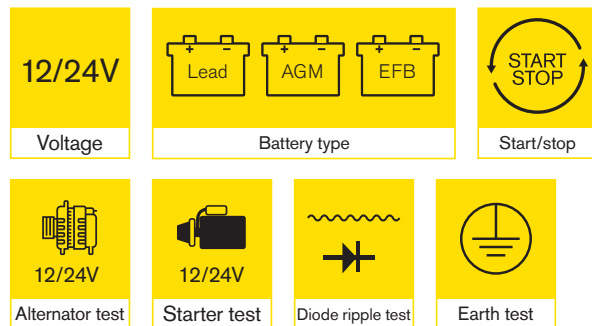

12V/24V Graphical Battery Analyser

The RBAG750 Battery Analyser can provide a complete health check of the battery and electrical systems in 12V & 24V vehicles, such as motorcycles, cars & trucks.

This multi-function unit can test the battery, alternator, starter and vehicle earth via its intuitive graphical interface. Results can then be printed using the built-in thermal printer or downloaded to a computer through the USB interface.

• Battery Analyser Test

Carry out a battery health check on Flooded, AGM or EFB batteries rated up to 2000CCA

• Alternator Test (Normal & Smart 12V/24V alternators)

Detect battery charging problems by checking alternator voltages fall within normal operating ranges

• Starter Test (12V/24V vehicles)

Check for potential starting problems by measuring battery voltage drop during engine cranking

• Earth Test

Test earth connections between battery, engine and chassis are in good condition