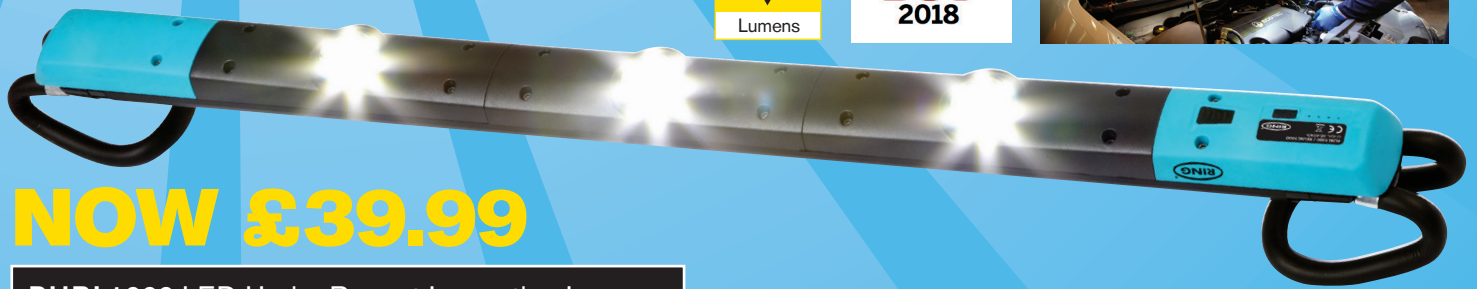

NOW £39.99

RUBL1000 LED Under Bonnet Inspection Lamp